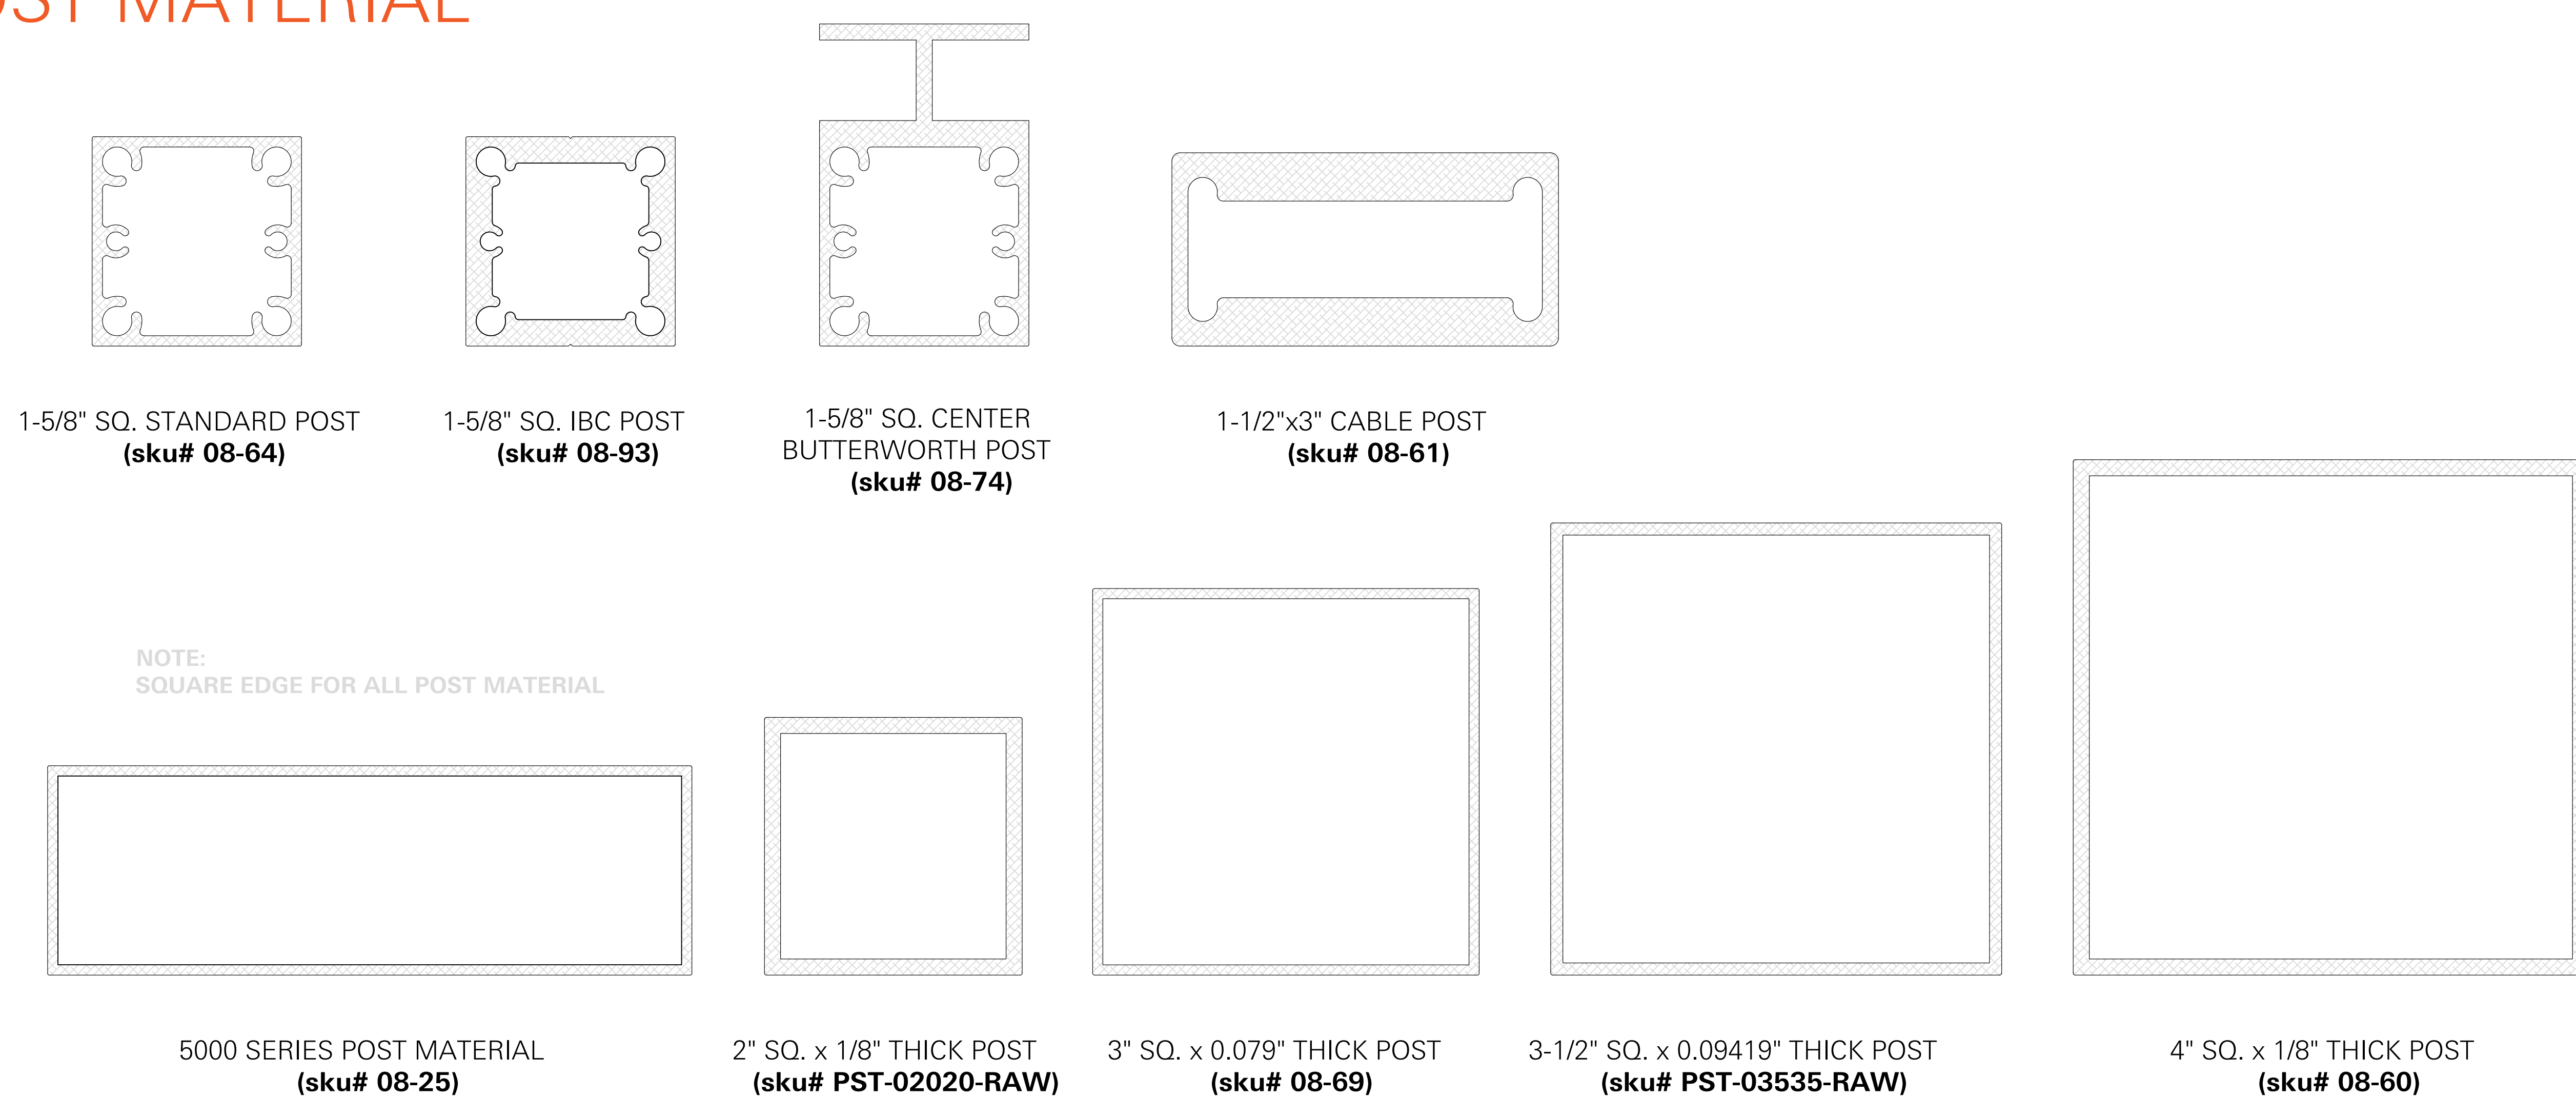

RAILCRAFT PROFILES

TOP RAIL

MID AND BOTTOM RAIL

POST MATERIAL

RAILCRAFT PROFILES

INSIDE SLEEVE

INSIDE COUPLING FOR
1-1/2" PIPE
(sku# PIP-00203-RAW)

1900R INSIDE SLEEVE
(sku# 10-40)

RAIL CLIP FOR DEEP-H
(sku# 35-05)

INSIDE SLEEVE FOR
1-5/8" SQ. STANDARD POST
(sku# 08-58)

1520 INSIDE SLEEVE
(sku# ZSL-05485-MIL)

TOP/BOTTOM OUTSIDE SLEEVE

W/P OUTSIDE SLEEVE
(sku# 02220-RAW)

OPEN DEEP-H
OUTSIDE SLEEVE
(sku# SLV-02238-RAW)

2200 BOTTOM RAIL
OUTSIDE SLEEVE
(sku# SLV-2200b-RAW)

1250 OUTSIDE SLEEVE
(sku# SLV-01250-RAW)

1520R OUTSIDE SLEEVE
(sku# SLV-01979-RAW)

1520S OUTSIDE SLEEVE
(sku# SLV-02089-RAW)

3536S OUTSIDE SLEEVE
(sku# SLV-30-35-RAW)

TRIM STRIP-SMALL
(sku# 30-05)

TRIM STRIP-LARGE
(sku# 30-01)

PVC PLASTIC INSERT

PVC INSERT FOR 5mm
(sku# 23-26)

PVC INSERT FOR 10mm
(sku# 23-38)

PVC CI-25 FOR 5/6mm
(sku# 23-51)

PVC CI-50 FOR 10/12mm
(sku# 23-61)