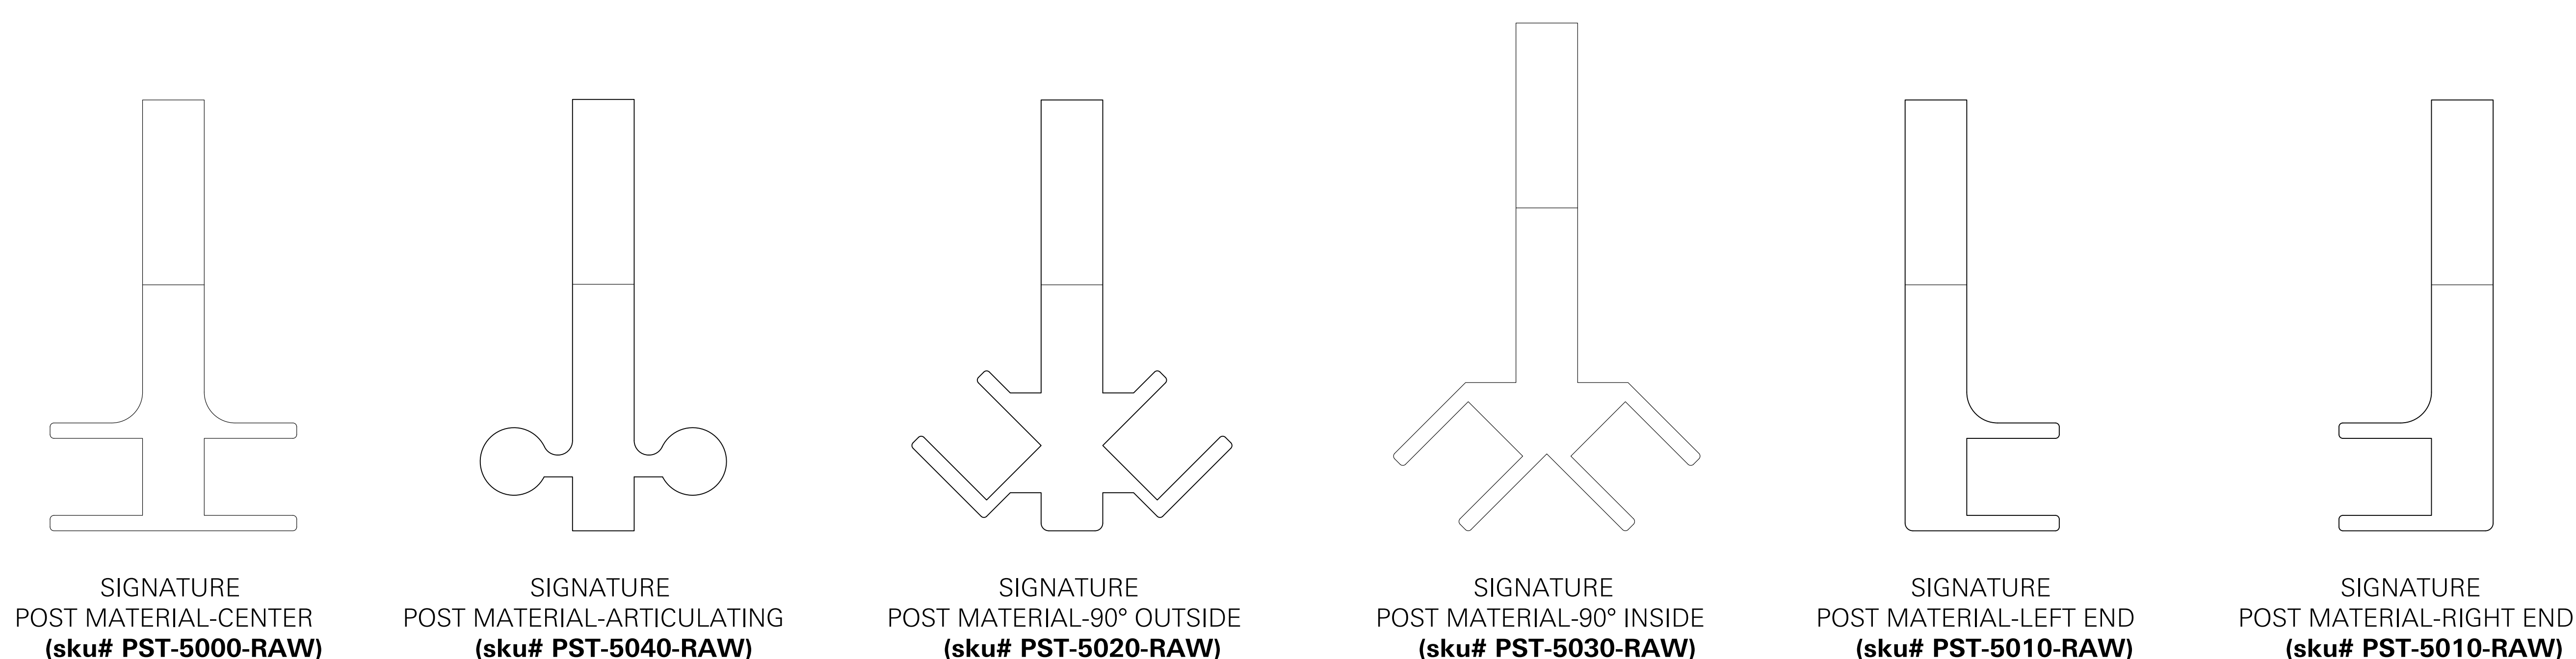

RAILCRAFT PROFILES

TOP RAIL

MID AND BOTTOM RAIL

POST MATERIAL

RAILCRAFT PROFILES

INSIDE SLEEVE

INSIDE COUPLING FOR
1-1/2" PIPE
(sku# PIP-00203-RAW)

1900R INSIDE SLEEVE
(sku# 10-40)

RAIL CLIP FOR DEEP-H
(sku# 35-05)

INSIDE SLEEVE FOR
1-5/8" SQ. STANDARD POST
(sku# 08-58)

1520 INSIDE SLEEVE
(sku# ZSL-05485-MIL)

TOP/BOTTOM OUTSIDE SLEEVE

W/P OUTSIDE SLEEVE
(sku# 02220-RAW)

OPEN DEEP-H
OUTSIDE SLEEVE
(sku# SLV-02238-RAW)

2200 BOTTOM RAIL
OUTSIDE SLEEVE
(sku# SLV-2200b-RAW)

1250 OUTSIDE SLEEVE
(sku# SLV-01250-RAW)

1520R OUTSIDE SLEEVE
(sku# SLV-01979-RAW)

1520S OUTSIDE SLEEVE
(sku# SLV-02089-RAW)

3536S OUTSIDE SLEEVE
(sku# SLV-30-35-RAW)

TRIM STRIP-SMALL
(sku# 30-05)

TRIM STRIP-LARGE
(sku# 30-01)

PVC PLASTIC INSERT

PVC INSERT FOR 5mm
(sku# 23-26)

PVC INSERT FOR 10mm
(sku# 23-38)

PVC CI-25 FOR 5/6mm
(sku# 23-51)

PVC CI-50 FOR 10/12mm
(sku# 23-61)