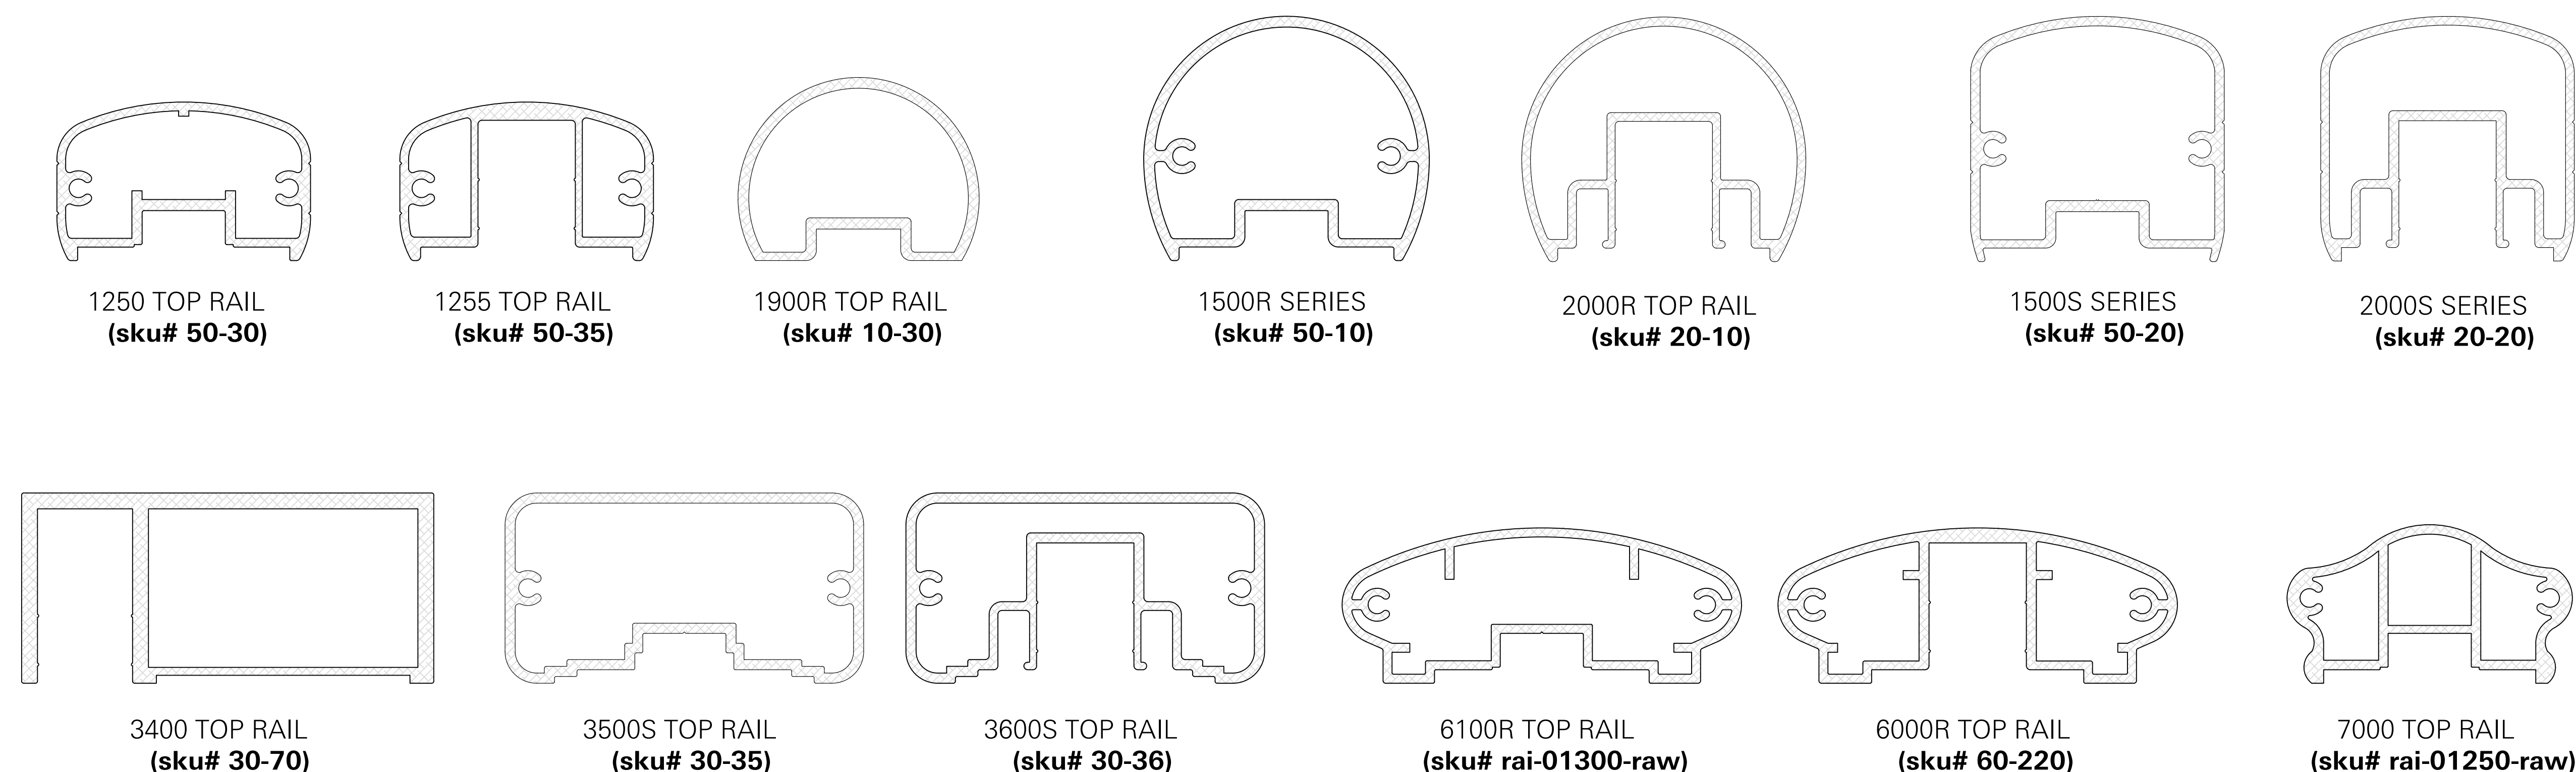

RAILCRAFT PROFILES

TOP RAIL

MID AND BOTTOM RAIL

POST MATERIAL

RAILCRAFT PROFILES

INSIDE SLEEVE

INSIDE COUPLING FOR
1-1/2" PIPE
(sku# PIP-00203-RAW)

1900R INSIDE SLEEVE
(sku# 10-40)

RAIL CLIP FOR DEEP-H
(sku# 35-05)

INSIDE SLEEVE FOR
1-5/8" SQ. STANDARD POST
(sku# 08-58)

1520 INSIDE SLEEVE
(sku# ZSL-05485-MIL)

TOP/BOTTOM OUTSIDE SLEEVE

W/P OUTSIDE SLEEVE
(sku# 02220-RAW)

OPEN DEEP-H
OUTSIDE SLEEVE
(sku# SLV-02238-RAW)

2200 BOTTOM RAIL
OUTSIDE SLEEVE
(sku# SLV-2200b-RAW)

1250 OUTSIDE SLEEVE
(sku# SLV-01250-RAW)

1520R OUTSIDE SLEEVE
(sku# SLV-01979-RAW)

1520S OUTSIDE SLEEVE
(sku# SLV-02089-RAW)

3536S OUTSIDE SLEEVE
(sku# SLV-30-35-RAW)

TRIM STRIP-SMALL
(sku# 30-05)

TRIM STRIP-LARGE
(sku# 30-01)

PVC PLASTIC INSERT

PVC INSERT FOR 5mm
(sku# 23-26)

PVC INSERT FOR 10mm
(sku# 23-38)

PVC CI-25 FOR 5/6mm
(sku# 23-51)

PVC CI-50 FOR 10/12mm
(sku# 23-61)